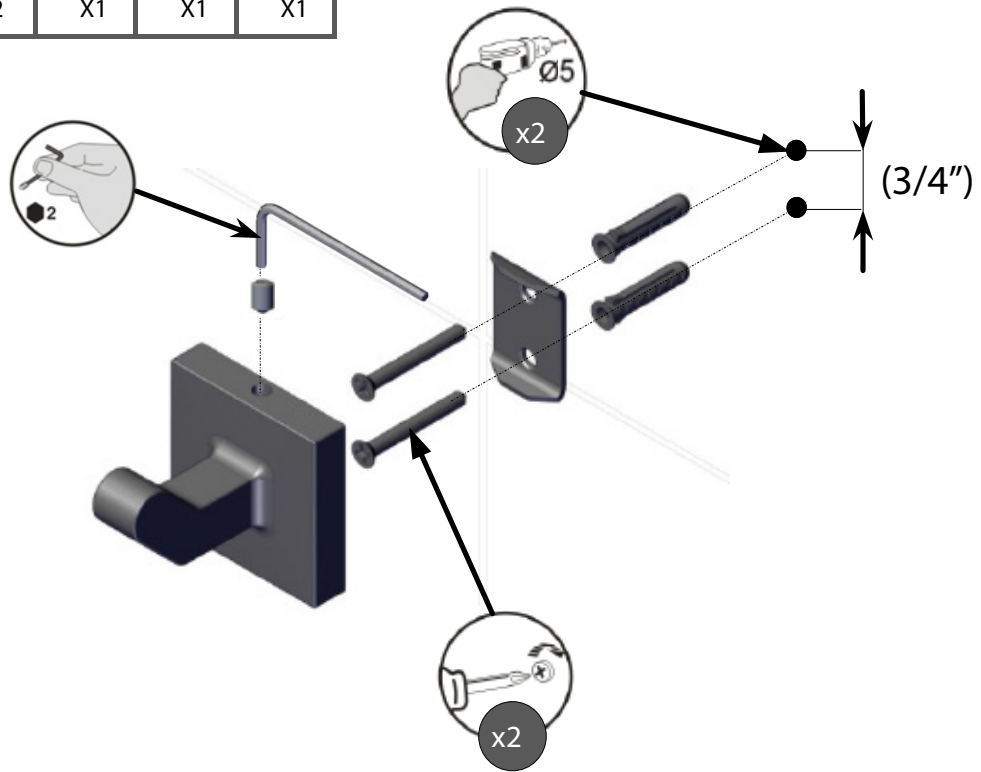

DAX-GDC160121-CR

TOWEL HOLDERS **SERIES**

## FEATURES

---

- Brass body
- Chrome finish
- Wall mount
- Mounting parts included

X2	X2	X1	X1	X1

For parts or sale requirements please contact our customer service department:

CS@daxib.com

1 888 685 8236